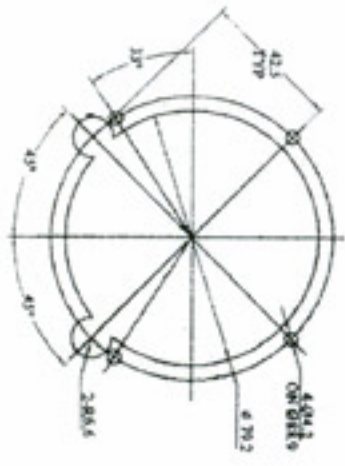

Panel Cut-out Sketch
(For Rear Mounting)

Falcon Gauge Directional Gyro
 DG02E-3H, DG02E-3HL,
 DG02E-3BHL, DG02E-3BH