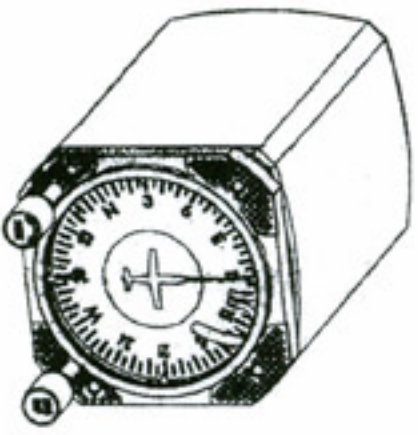

Panel Cut-out Sketch
(For Rear Mounting)

Falcon Gauge Directional Gyro
 DG02E-3H, DG02E-3HL,
 DG02E-3BHL, DG02E-3BH