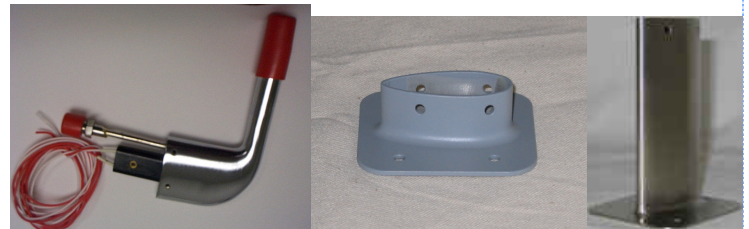

Oshkosh Sale

\$20 mail-in Rebate Vertical Card Compass

- **MCVC-2L-A-M** Lighted 12V DC, Northern Hemisphere, With Mounting Bracket
- **MCVC-2A-M** Without Light, 12V DC, Northern Hemisphere, With Mounting Bracket
- **MCVC-2SL-A-M** Lighted 12V DC, Southern Hemisphere, with Mounting Bracket

\$20 mail-in Rebate Pitot Tube

Heated (12V DC, 8+/-0.5A)

- 12-AN5812 (Standard)
- 12-AN5812-1 (For RV's)
- 12-AN5812-2 (Drain Holes for Flat Installation)

Heated (24V DC, 4+/-0.5A)

- 24-AN5812 (Standard)
- 24-AN5812-2 (Drain Holes for Flat Installation)

Nonheated

- PT-001 (Standard)
- PT-002 (Drain Holes for Flat Installation)

Mounting Bracket

- 30-PT1000 (Standard/ Aluminum Alloy)
- 20-PT2000 (For RV's/Stainless Steel)

They Can Be Purchased at Following Company at The Show: