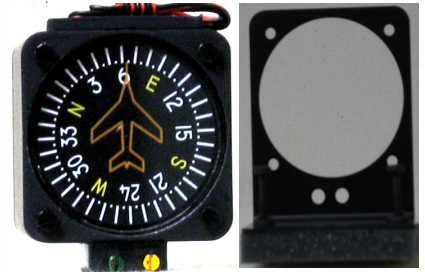

Oshkosh Sale

\$20 mail-in Rebate Vertical Card Compass

- **MCVC-2L-A-M** Lighted 12V DC, Northern Hemisphere, With Mounting Bracket
- **MCVC-2A-M** Without Light, 12V DC, Northern Hemisphere, With Mounting Bracket
- **MCVC-2SL-A-M** Lighted 12V DC, Southern Hemisphere, with Mounting Bracket

\$20 mail-in Rebate Pitot Tube

Heated (12V DC, 8+/-0.5A)

- 12-AN5812 (Standard)
- 12-AN5812-1 (For RV's)
- 12-AN5812-2 (Drain Holes for Flat Installation)

Heated (24V DC, 4+/-0.5A)

- 24-AN5812 (Standard)
- 24-AN5812-2 (Drain Holes for Flat Installation)

Nonheated

- PT-001 (Standard)
- PT-002 (Drain Holes for Flat Installation)

Mounting Bracket

- 30-PT1000 (Standard/ Aluminum Alloy)
- 20-PT2000 (For RV's/Stainless Steel)

They Can Be Purchased at Following Company at The Show: